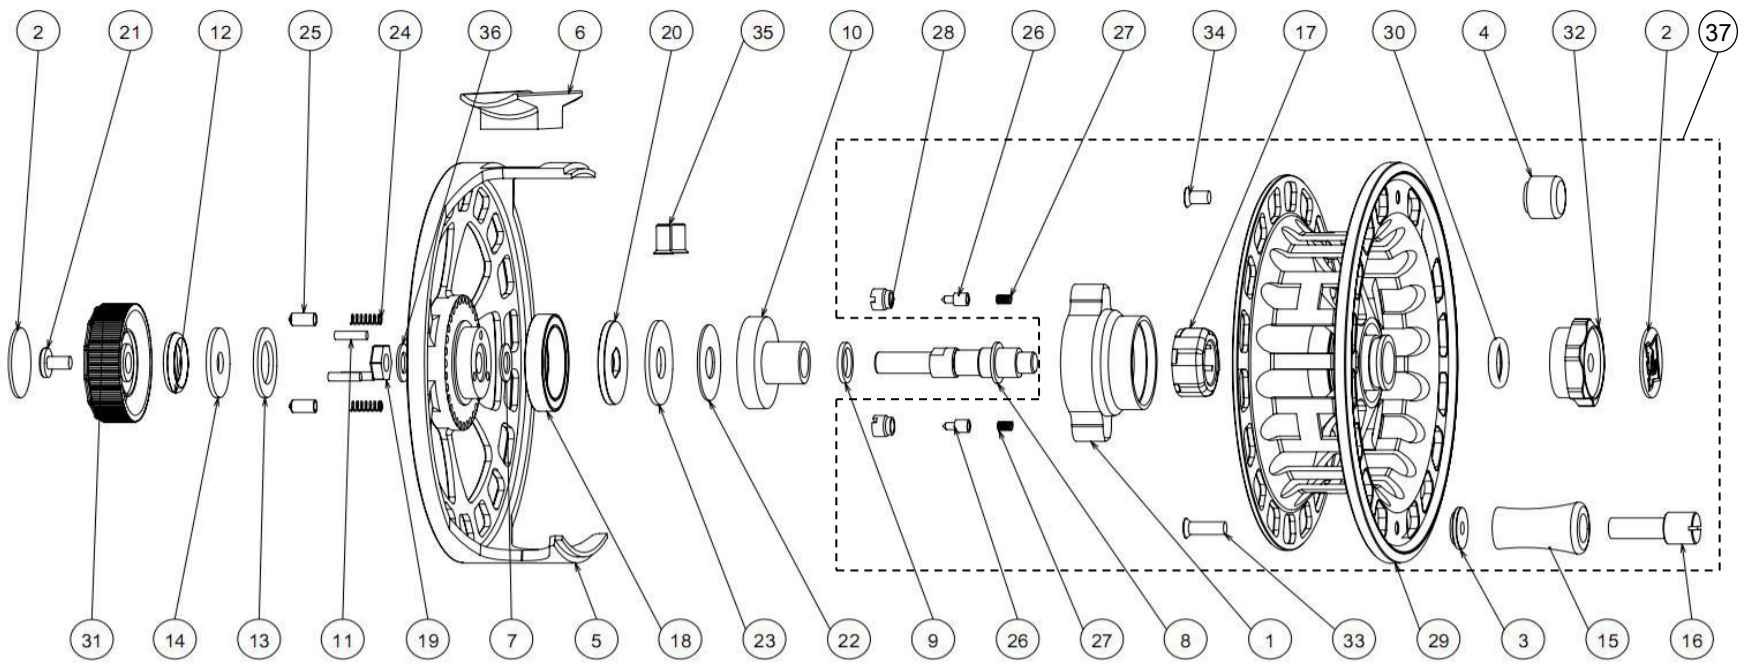

PARTS LIST FOR HARDY ULTRALITE DD 3000/4000/5000/6000/7000/8000/9000/10000

#	DESCRIPTION	QTY	PART NO.							HARDY STYLE NO.								
			3000	4000	5000	6000	7000	8000	9000	10000	3000	4000	5000	6000	7000	8000	9000	10000
1	Clutch Retaining Nut	1	1329016				1329027			HEUD010SP01					HEUD050SP01			
2	Badge	2	1329272							HREUN005SP9								
3	Handle Cup	1	1329004							HEUC010SP07								
4	Counter Balance	1	1329007	1329015			1329030			HEUC010SP10	HEUC105SP18				HEUD050SP04			
5	Frame	1	1370721	1370722	1370723	1370724	1370725	1370726	1370727	1370728	N/A	N/A	N/A	N/A	N/A	N/A	N/A	
6	Reel Foot	1	1329018							HEUD010SP03								
7	Spindle Washer 1T	1	1366076							N/A								
8	Spindle	1	1329020				1329032			HEUD010SP05				HEUD050SP06				
9	Drag Washer Small	1	1329249							HREUN005SP22								
10	Clutch Body	1	1329021				1329250			HEUD010SP06				HREUN005SP23				
11	Push Pin	3	1329259							HREUN005SP31								
12	Drag O-ring	1	1329263							HREUN005SP35								
13	Push Pin Plate 1	1	1329261							HREUN005SP33								
14	Push Pin Plate 2	1	1329262							HREUN005SP34								
15	Handle Knob	1	1329005	1329013			1329029			HEUC010SP08	HEUC010SP16				HEUD050SP03			
16	Handle Rivet	1	1329006	1329014			1329028			HEUC010SP09	HEUC010SP17				HEUD050SP02			
17	One Way Clutch	1	1329023				1329242			HEUD010SP08				HREUN005SP16				
18	Ball Bearing	1	1329022				1329255			HEUD010SP07				HREUN005SP28				
19	Spindle Lock Nut	1	1329260							HREUN005SP32								
20	Key Washer	1	1329253							HREUN005SP26								
21	Drag Lock Screw	1	1329265							HREUN005SP37								
22	Drag Washer Large 1	1	1329251							HREUN005SP24								
23	Drag Washer Large 2	1	1329252							HREUN005SP25								
24	Drag Click Spring	2	1329256							HREUN005SP29								
25	Drag Click Pin	2	1329258							HREUN005SP30								
26	Spool Click Pin	2	1329245							HREUN005SP19								
27	Spool Click Spring	2	1329244							HREUN005SP18								
28	Spool Clicker Nut	2	1329247							HREUN005SP20								
29	Spool	1	1370729	1370730	1370731	1370732	1370733	1370734	1370735	1370736	N/A	N/A	N/A	N/A	N/A	N/A	N/A	
30	Latch O-Ring	1	1329024							HEUD010SP09								
31	Regulator Button	1	1329031				1329019			HEUD050SP05				HEUD010SP04				
32	Drum Latch Nut	1	1329017							HEUD010SP02								
33	Handle Screw	1	1329236							HREUN005SP10								
34	Balance Screw	1	1329241							HREUN005SP15								
35	Reel Foot Screw	2	1329026							HEUD010SP11								
36	Spindle Washer 0.5T	1	1329254							HREUN005SP27								
37	Spare Spool	1	1327983	1327984	1327985	1327986	1327987	1327988	1327989	1327990	HSUD005	HSUD010	HSUD020	HSUD030	HSUD040	HSUD050	HSUD060	HSUD070

Reel Part Numbers: DD 3000 1327318; DD 4000 1327319; DD 5000 1327320; DD 6000 1327321; DD 7000 1327322; DD 8000 1327323; DD 9000 1327324; DD 10000 1327325

21 00

Drawn: 30-9-14

Drawing Version: 34-13150-01